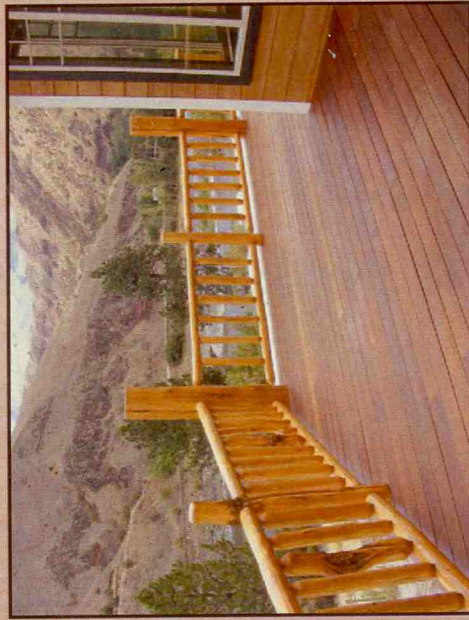

IPÉ (also called Brazilian Walnut or Ironwood) is the superior choice for decking. Naturally resistant to rot and decay, IPÉ is eight times harder than California Redwood and has the highest rating for termite resistance. Perfect for outdoor decks, porches, docks, furniture and fencing.